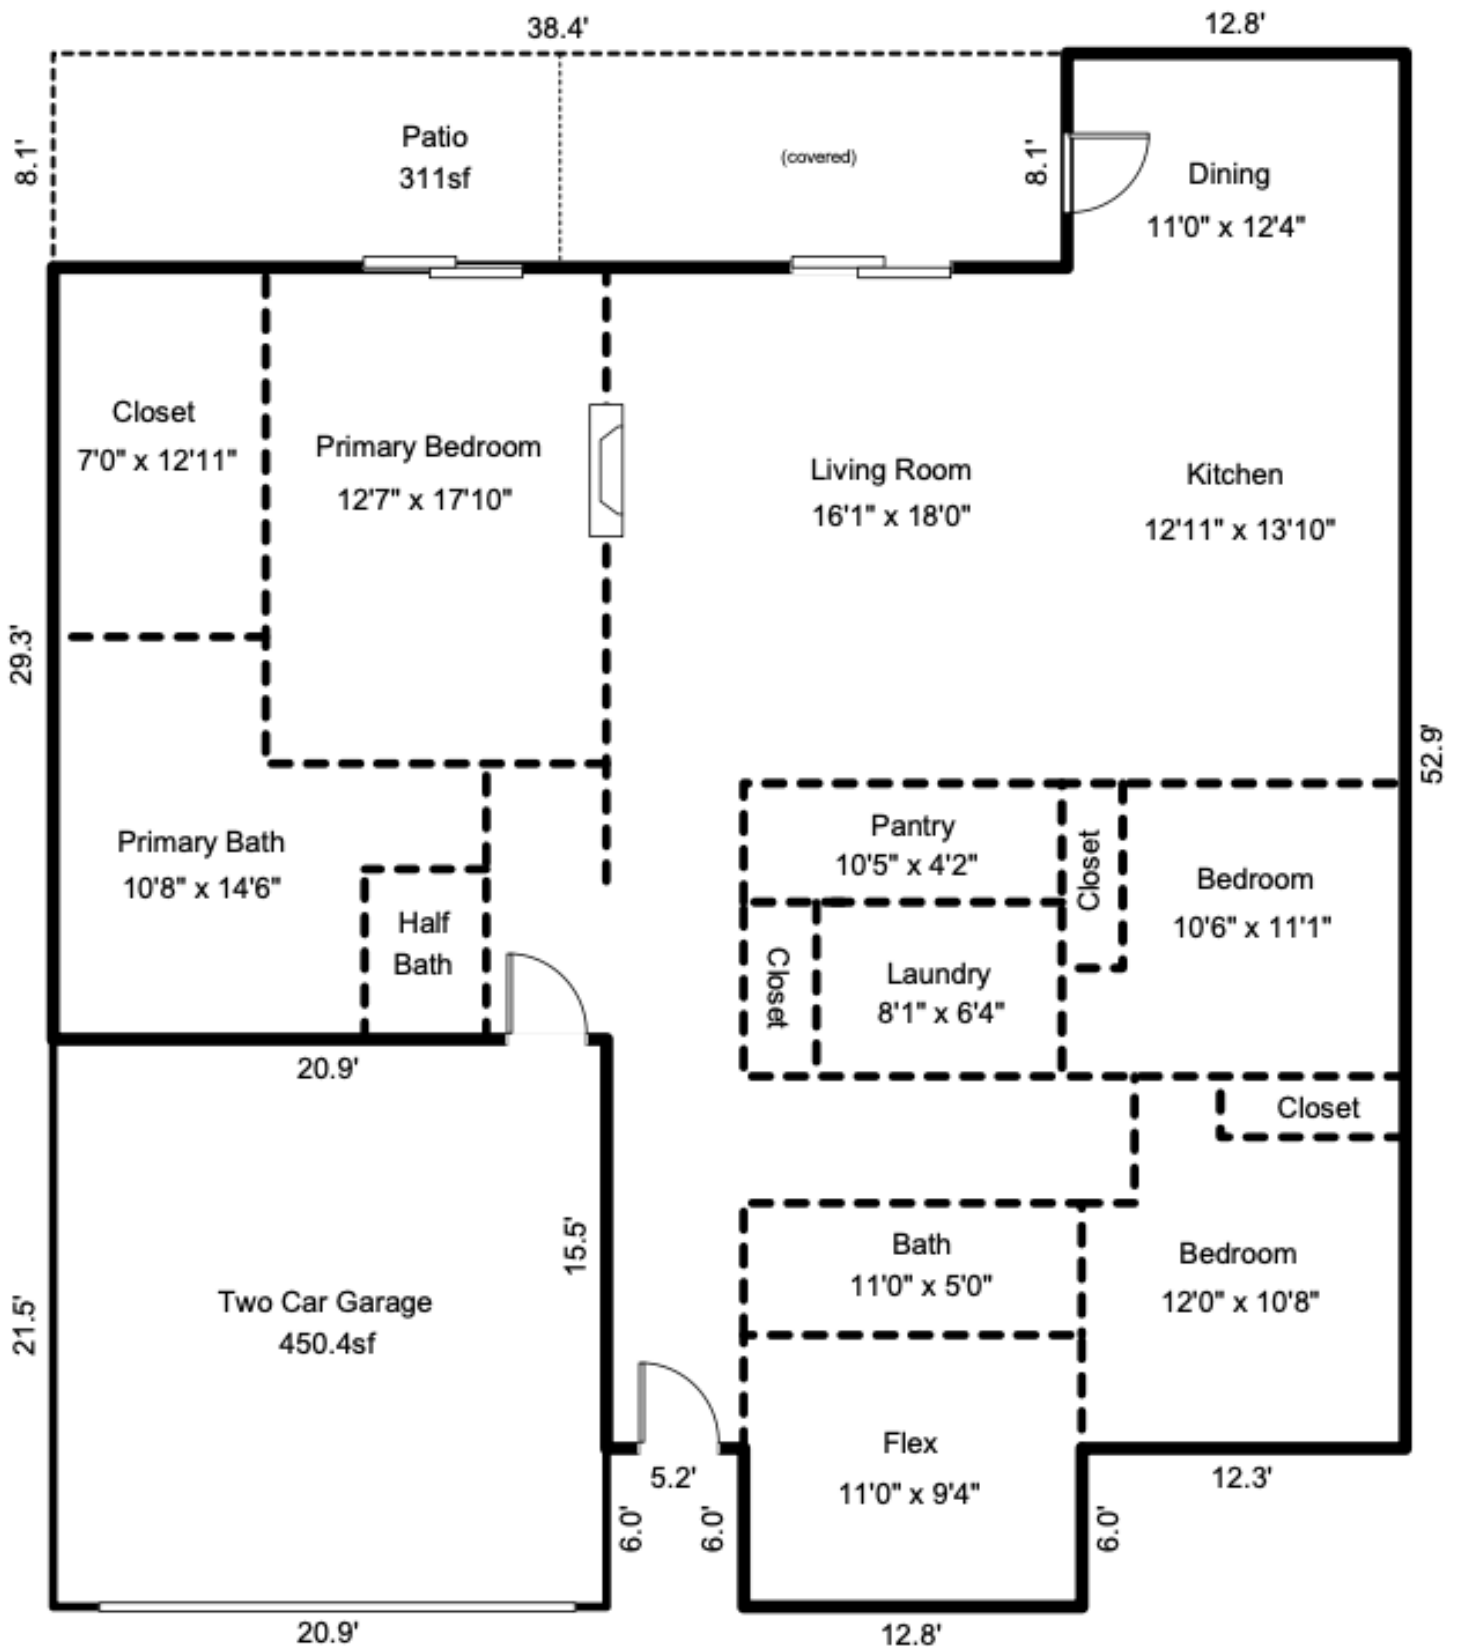

4104 Bordeaux Dr, Denver, NC, 28037

Main Level
2147sf

*Northway Homes reserves the right to change specifications without notice. Measurements are estimated size and will vary based on individual home specifications. Images may be from homes of same floor plan and not this specific home.