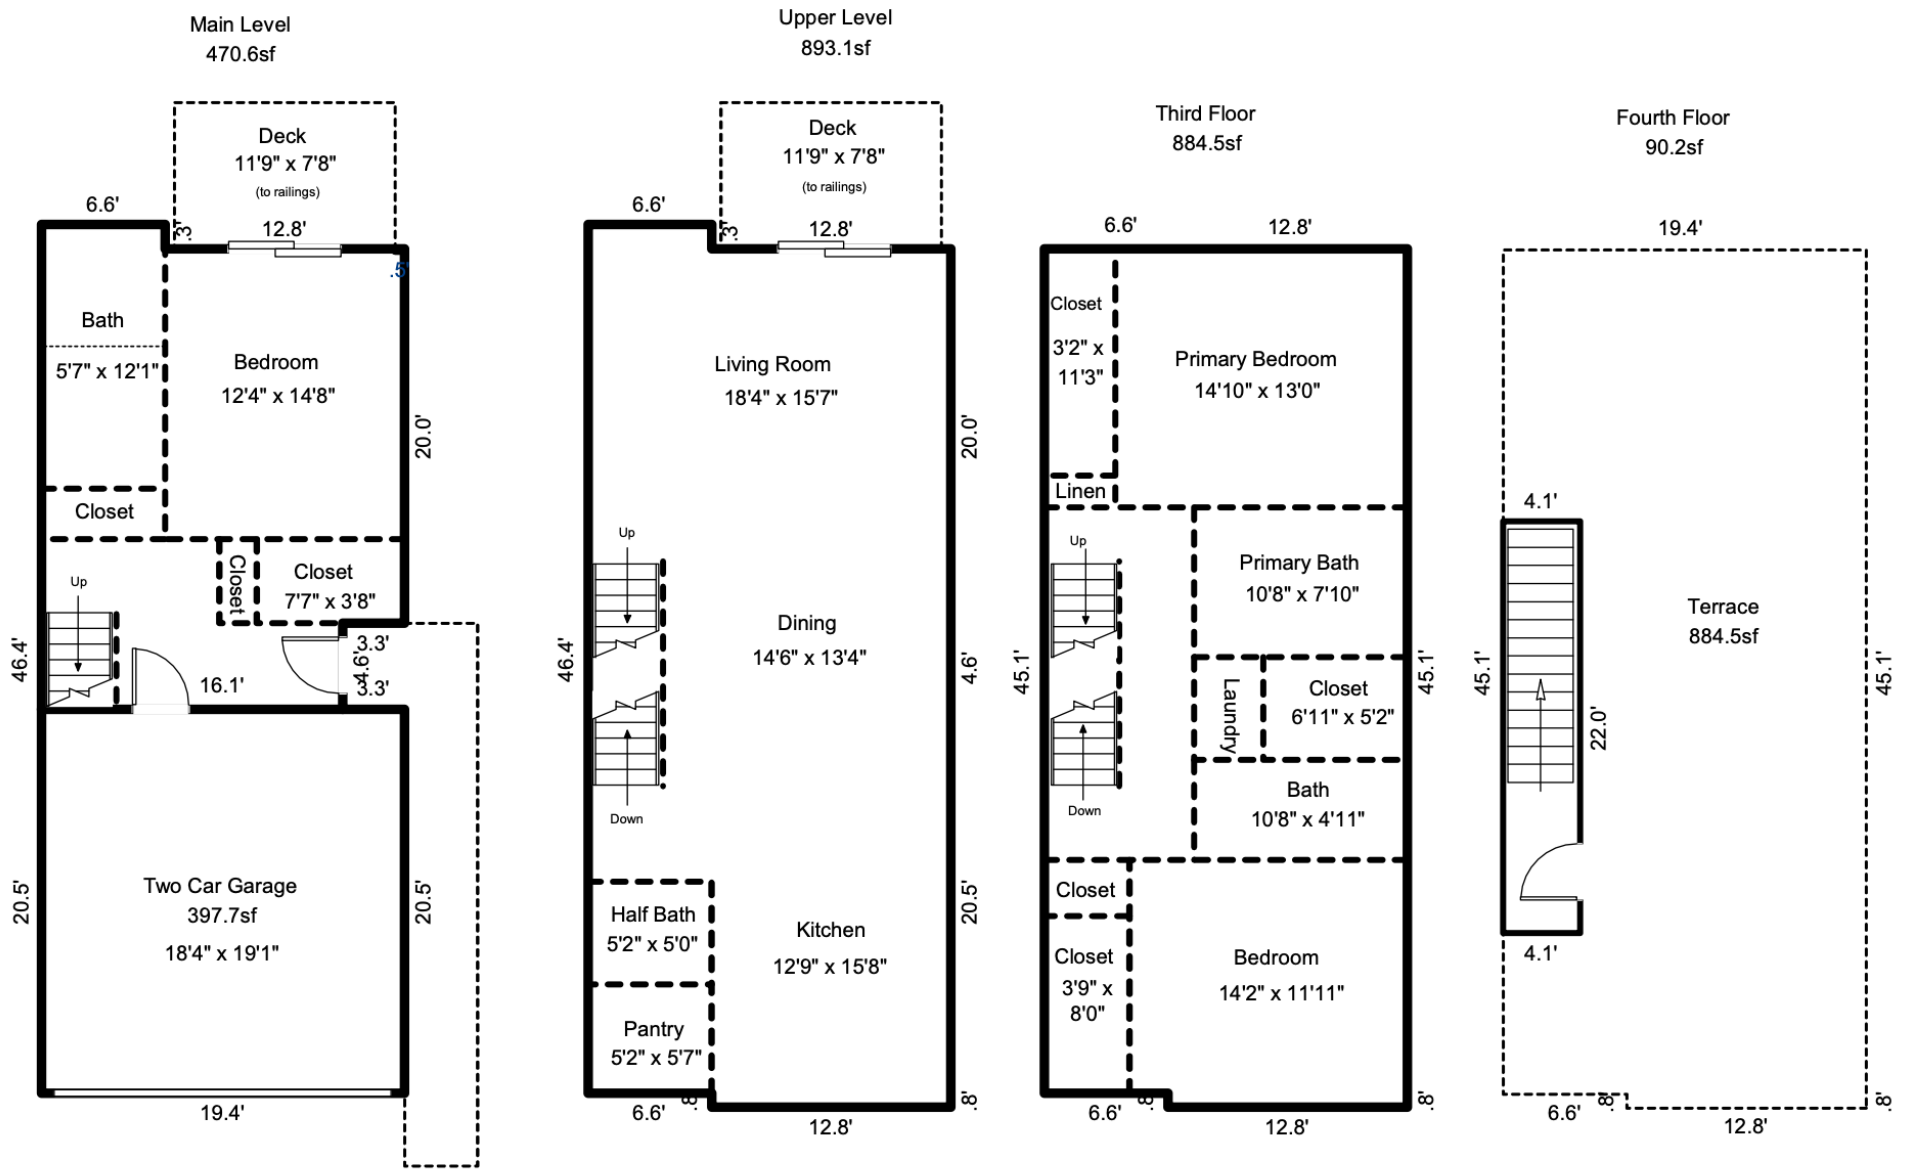

1310 N Davidson St. Charlotte, NC 28206

*Northway Homes reserves the right to change specifications without notice. Measurements are estimated size and will vary based on individual home specifications. Images may be from homes of same floor plan and not this specific home.