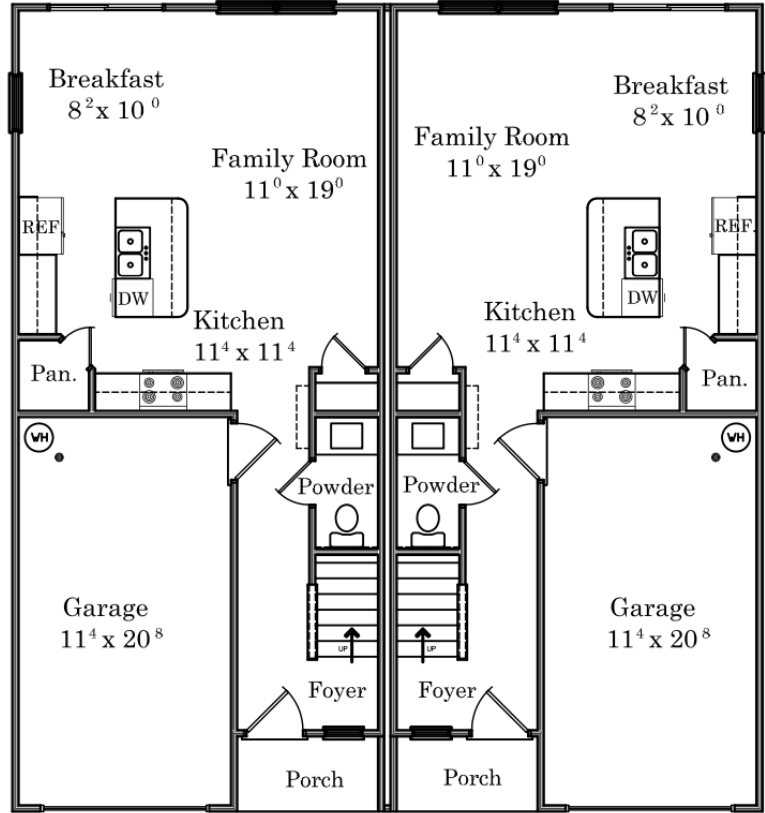

NORTHWAY
 — HOMES —

UNIT "A"

UNIT "B"

2nd. FLOOR

UNIT "A"

UNIT "B"

1st. FLOOR

NORTHWAY 1337 DUET
1,337 SF

*Northway Homes reserves the right to change specifications without notice. Measurements are estimated size and will vary based on individual home specifications. Images may be from homes of same floor plan and not this specific home.