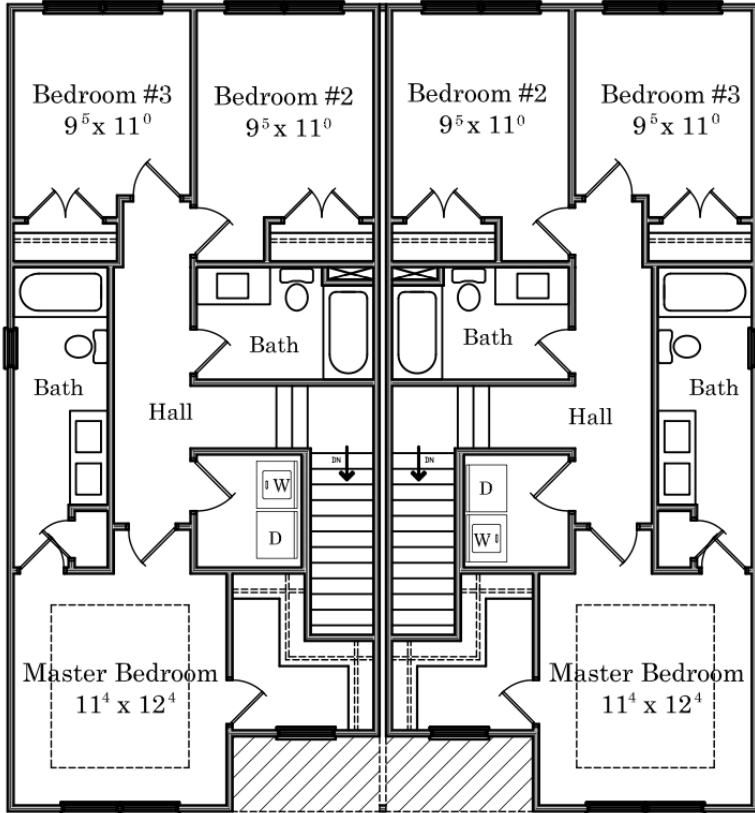

NORTHWAY
 — HOMES —

UNIT "A"

UNIT "B"

2nd. FLOOR

UNIT "A"

UNIT "B"

1st. FLOOR

NORTHWAY 1337 DUET
1,337 SF

*Northway Homes reserves the right to change specifications without notice. Measurements are estimated size and will vary based on individual home specifications. Images may be from homes of same floor plan and not this specific home.