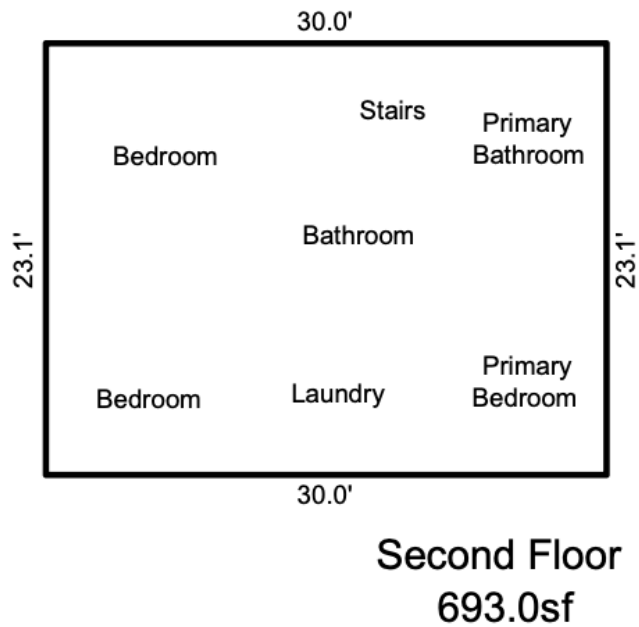

NORTHWAY
— **HOMES** —

7817 Carelock Cir. Charlotte, NC 28215

1,386 SF

*Northway Homes reserves the right to change specifications without notice. Measurements are estimated size and will be vary based on individual home specifications. Images may be from homes of same floor plan and not this specific home.