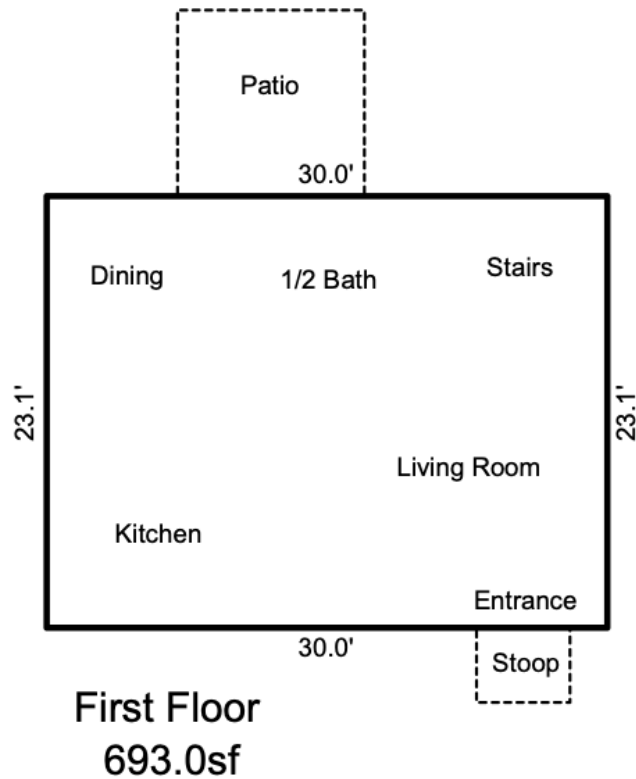

NORTHWAY
— **HOMES** —

7817 Carelock Cir. Charlotte, NC 28215

1,386 SF

*Northway Homes reserves the right to change specifications without notice. Measurements are estimated size and will be vary based on individual home specifications. Images may be from homes of same floor plan and not this specific home.