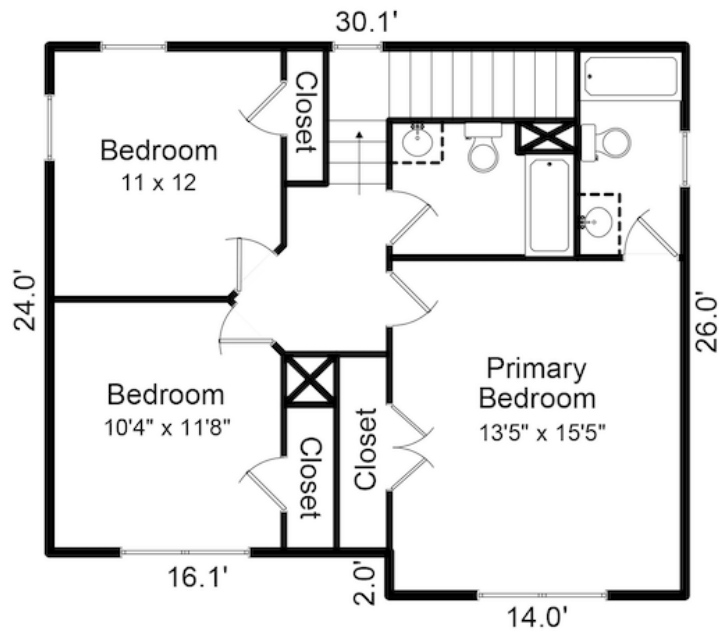

NORTHWAY
HOMES

First Floor
722.4sf

Second Floor
749.8sf

CLERMONT
1,472 SF

*Northway Homes reserves the right to change specifications without notice. Measurements are estimated size and will vary based on individual home specifications. Images may be from homes of same floor plan and not this specific home.