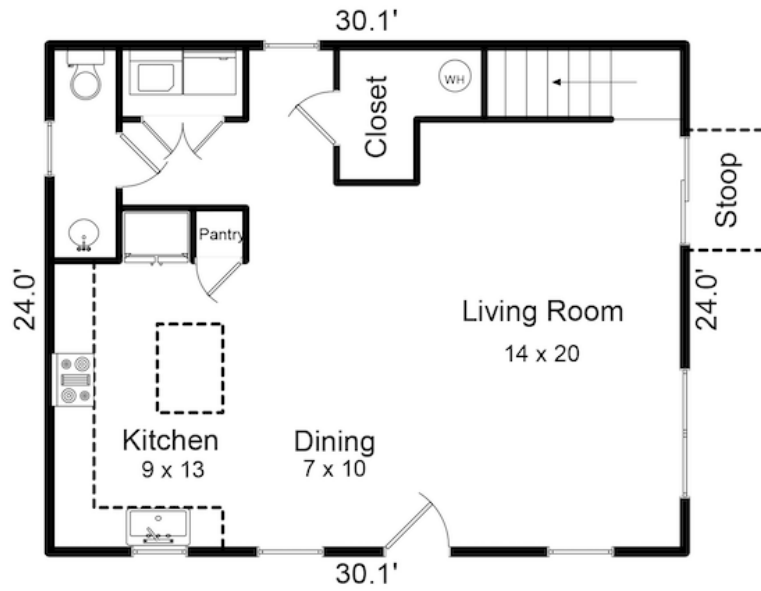

NORTHWAY
HOMES

First Floor
722.4sf

Second Floor
749.8sf

CLERMONT
1,472 SF

*Northway Homes reserves the right to change specifications without notice. Measurements are estimated size and will vary based on individual home specifications. Images may be from homes of same floor plan and not this specific home.