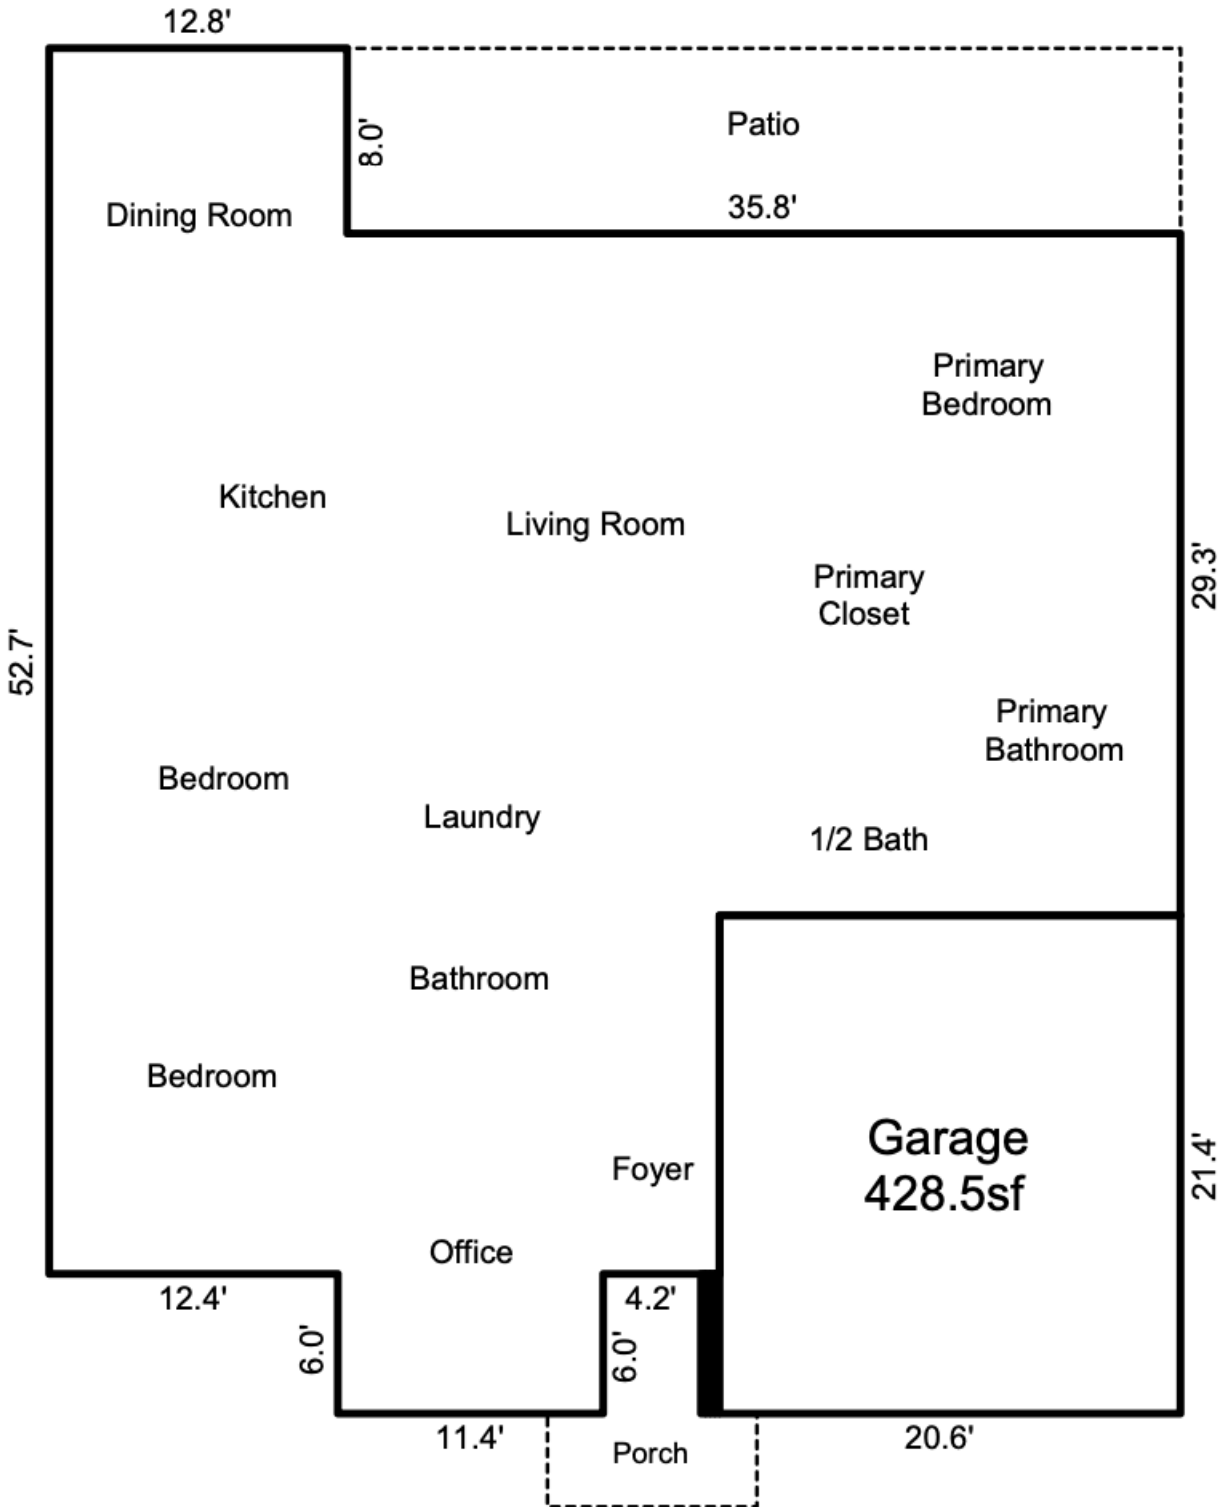

NORTHWAY HOMES

GOSNELL

2,038 SF

*Northway Homes reserves the right to change specifications without notice. Measurements are estimated size and will vary based on individual home specifications. Images may be from homes of same floor plan and not this specific home.