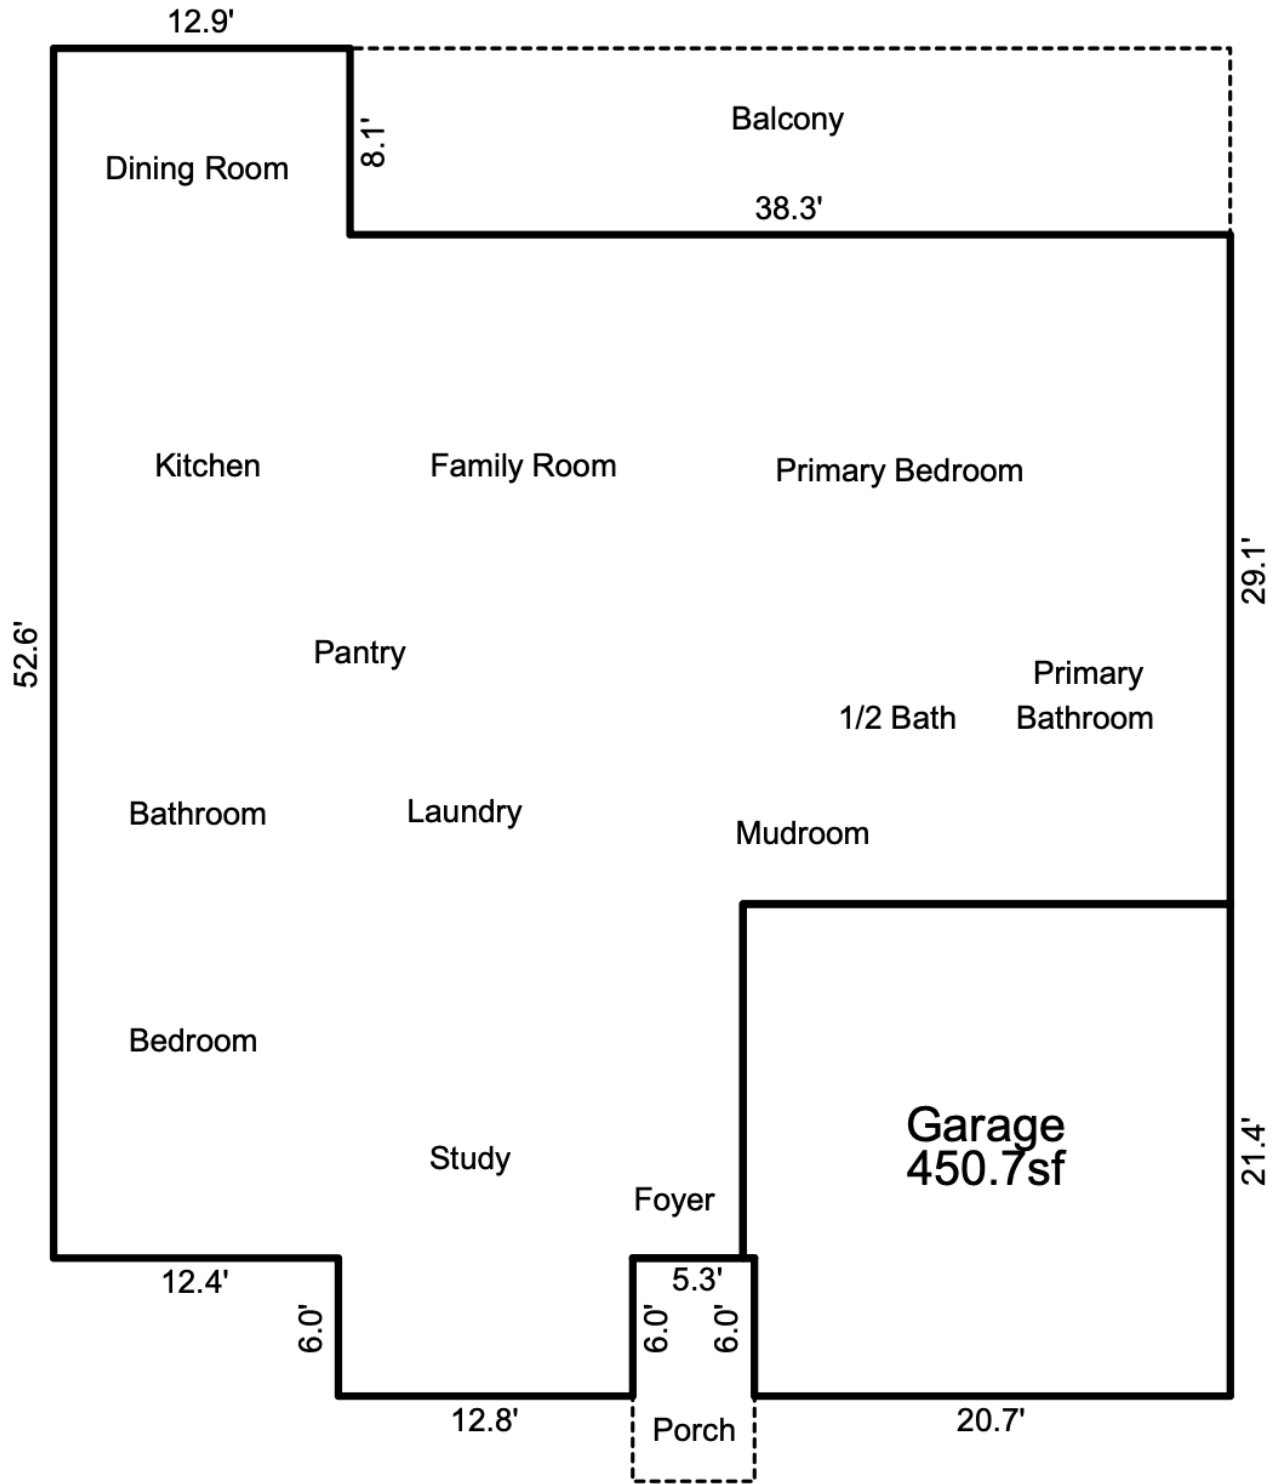

  
**NORTHWAY**  
 — HOMES —

**124 MISS ELLIE LN. GASTONIA, NC 28056**  
**2,133 SF**

\*Northway Homes reserves the right to change specifications without notice. Measurements are estimated size and will be vary based on individual home specifications. Images may be from homes of same floor plan and not this specific home.