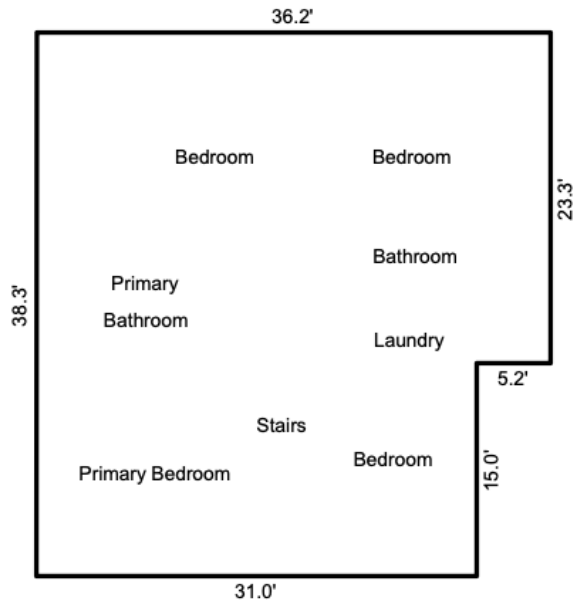

  
**NORTHWAY**  
 ——— **HOMES** ———

**First Floor**  
1076.9sf

**Second Floor**  
1308.0sf

**NORTHWAY 2329**  
**2,385 SF**

\*Northway Homes reserves the right to change specifications without notice. Measurements are estimated size and will be vary based on individual home specifications. Images may be from homes of same floor plan and not this specific home.