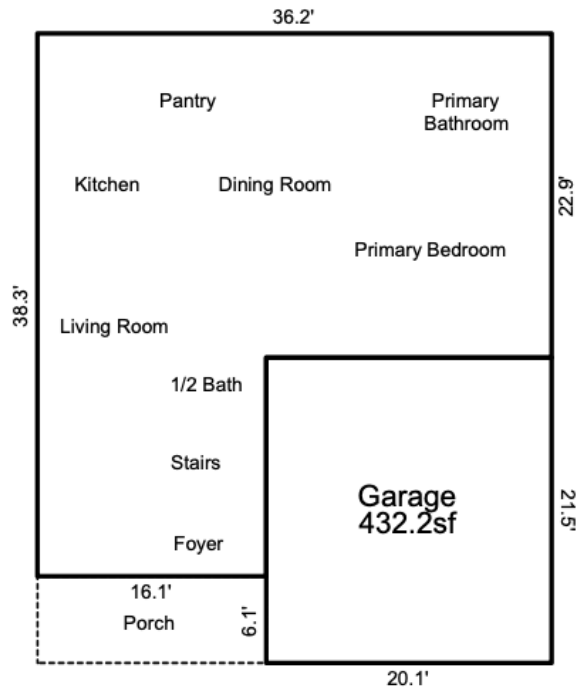

  
**NORTHWAY**  
 ——— **HOMES** ———

**First Floor**  
1076.9sf

**Second Floor**  
1308.0sf

**NORTHWAY 2329**  
**2,385 SF**

\*Northway Homes reserves the right to change specifications without notice. Measurements are estimated size and will be vary based on individual home specifications. Images may be from homes of same floor plan and not this specific home.