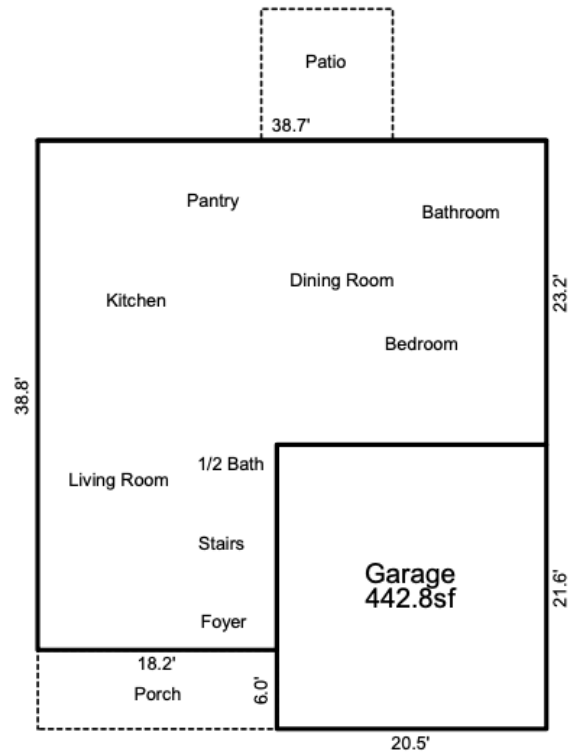

NORTHWAY
 ——— HOMES ———

First Floor
1181.8sf

Second Floor
1501.6sf

NORTHWAY 2563
2,684 SF

*Northway Homes reserves the right to change specifications without notice. Measurements are estimated size and will be vary based on individual home specifications. Images may be from homes of same floor plan and not this specific home.