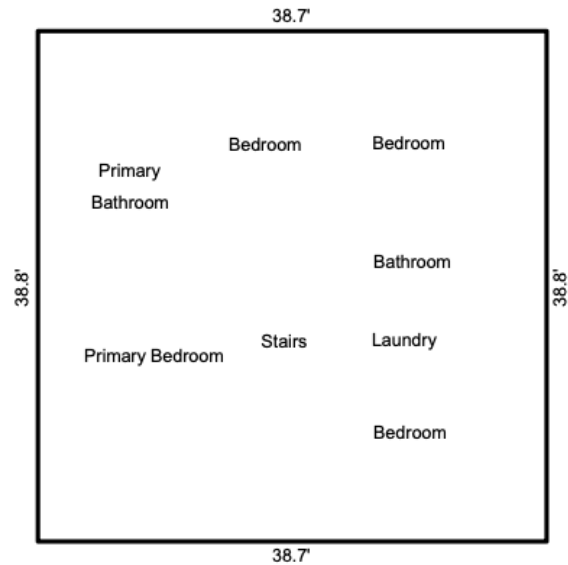

NORTHWAY
 ——— HOMES ———

First Floor
1181.8sf

Second Floor
1501.6sf

NORTHWAY 2563
2,684 SF

*Northway Homes reserves the right to change specifications without notice. Measurements are estimated size and will be vary based on individual home specifications. Images may be from homes of same floor plan and not this specific home.