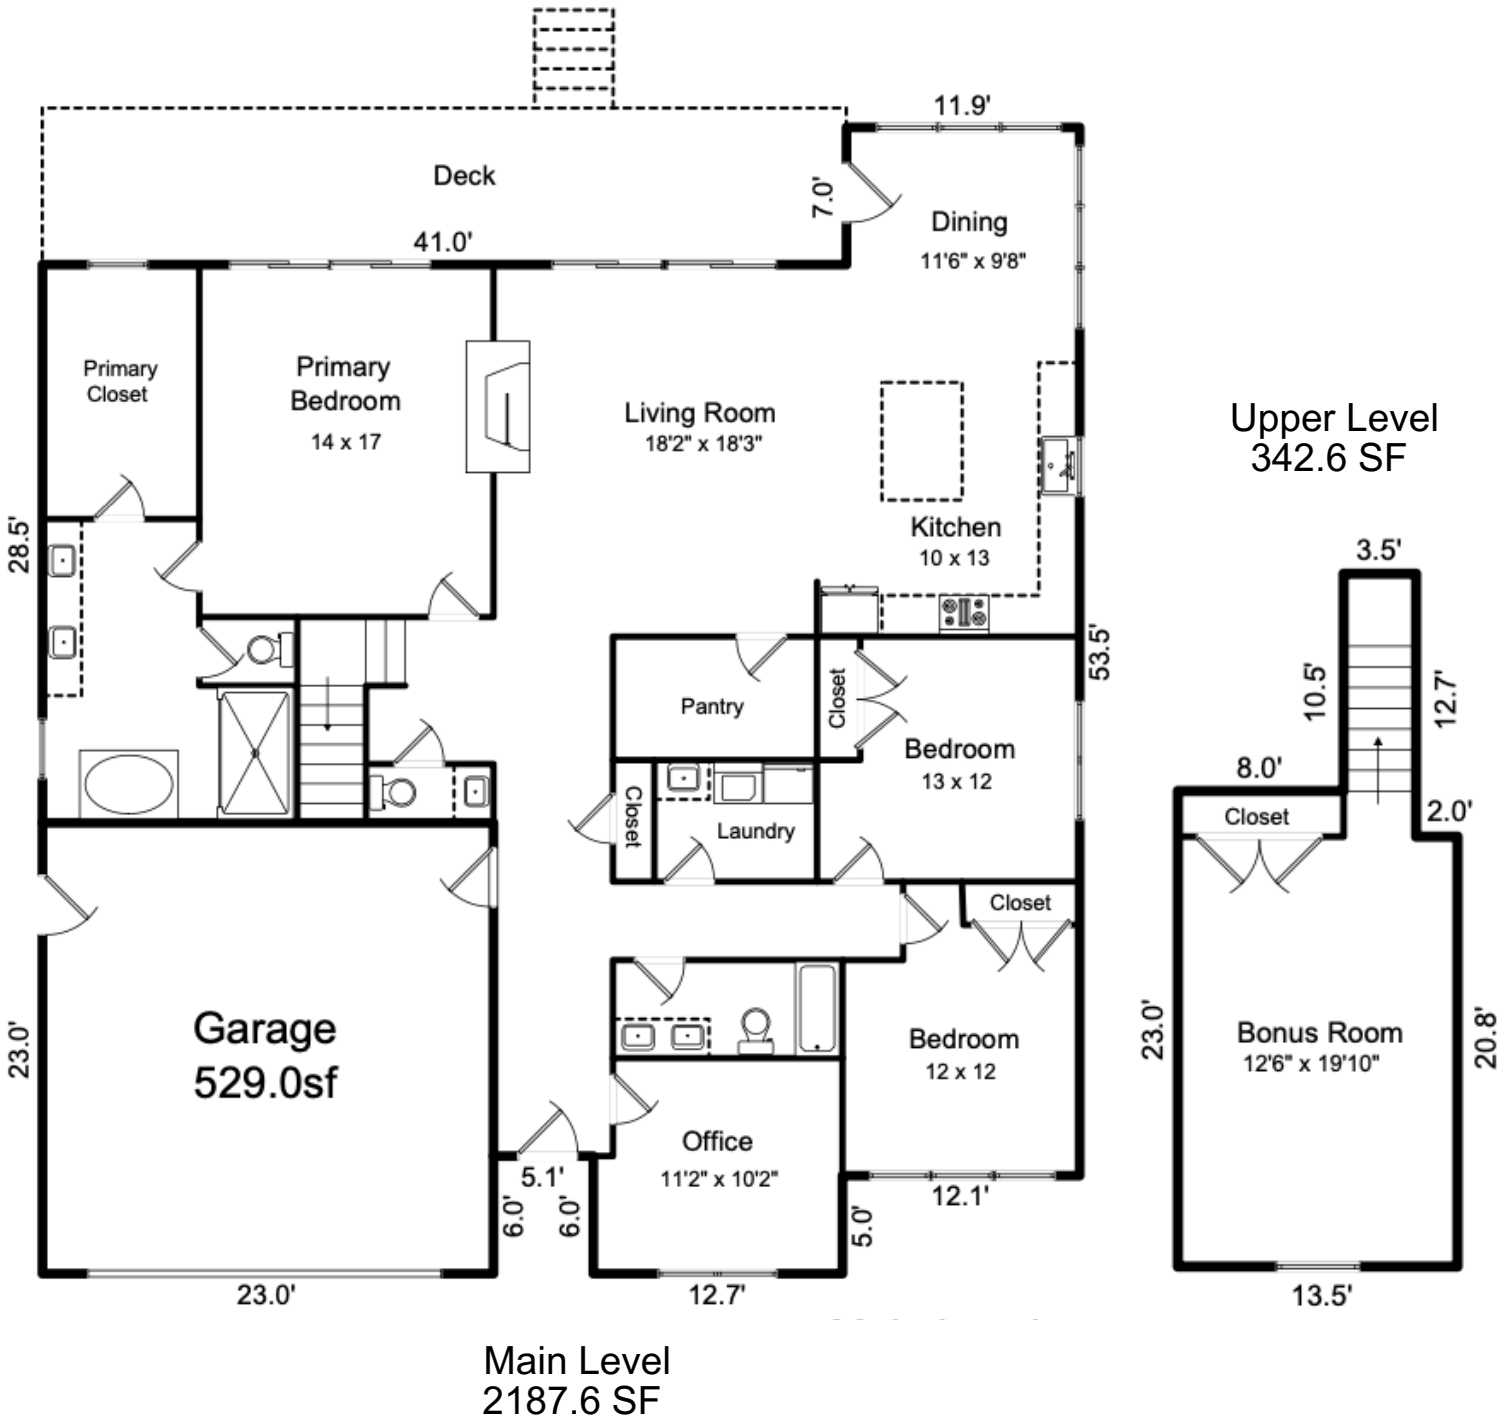

NORTHWAY
 — HOMES —

4600 CONNECTING RD. CHARLOTTE, NC 28209
2,530 SF

*Northway Homes reserves the right to change specifications without notice. Measurements are estimated size and will vary based on individual home specifications. Images may be from homes of same floor plan and not this specific home.