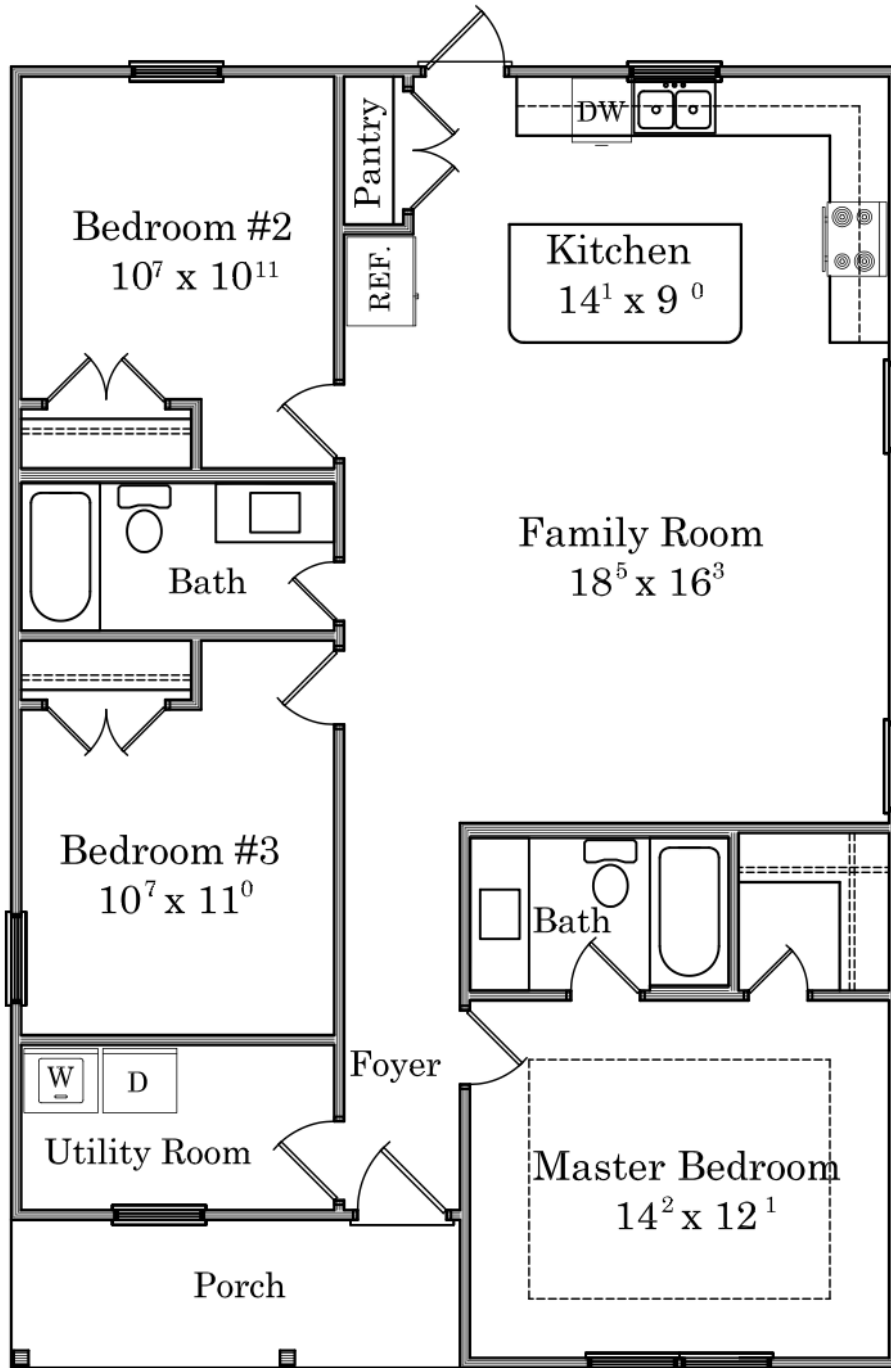

N  
NORTHWAY  
— HOMES —

FIRST FLOOR

# ARAUCO 1244

1,244 SF

\*Northway Homes reserves the right to change specifications without notice. Measurements are estimated size and will vary based on individual home specifications. Images may be from homes of same floor plan and not this specific home.