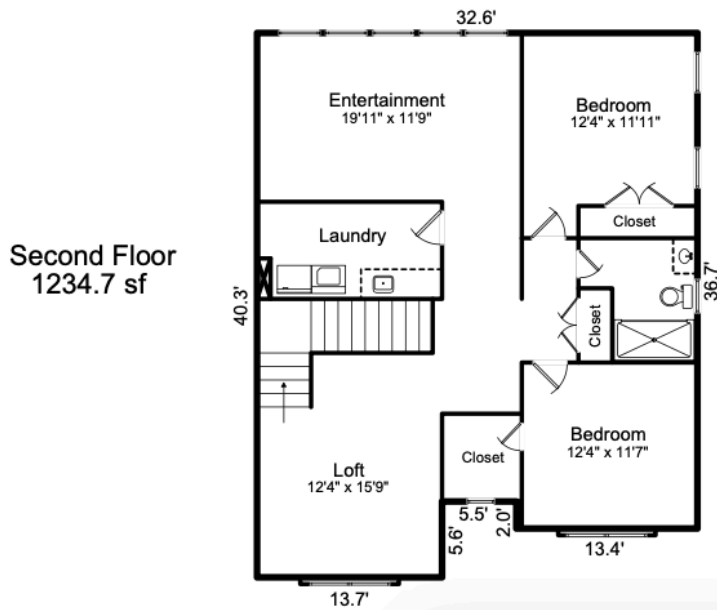

NORTHWAY HOMES

10517 S HAMPTON DR. CHARLOTTE, NC 28227
3,108 SF

*Northway Homes reserves the right to change specifications without notice. Measurements are estimated size and will vary based on individual home specifications. Images may be from homes of same floor plan and not this specific home.