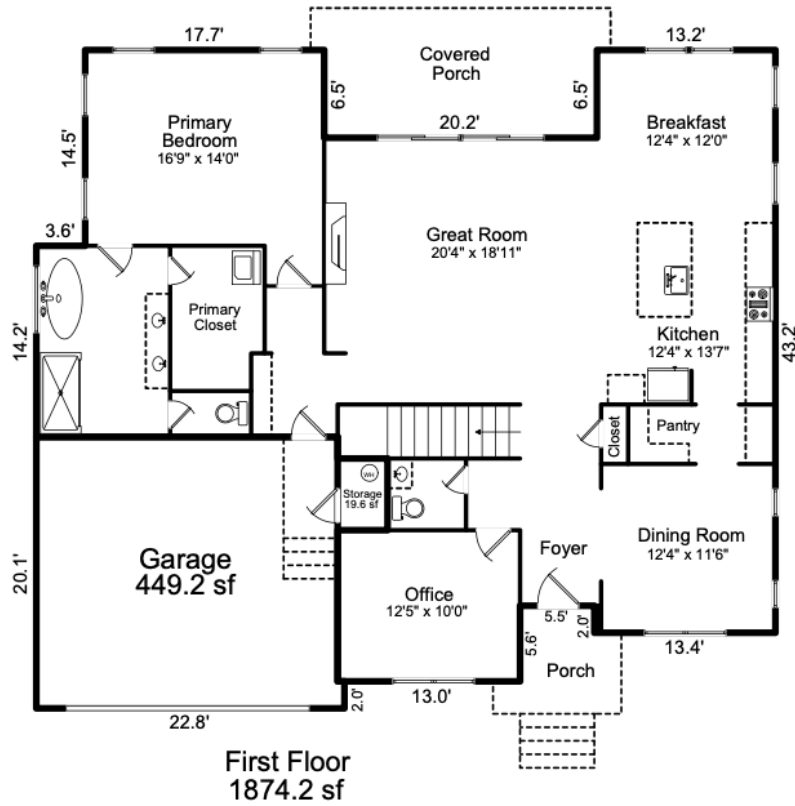

NORTHWAY HOMES

10517 S HAMPTON DR. CHARLOTTE, NC 28227
3,108 SF

*Northway Homes reserves the right to change specifications without notice. Measurements are estimated size and will vary based on individual home specifications. Images may be from homes of same floor plan and not this specific home.