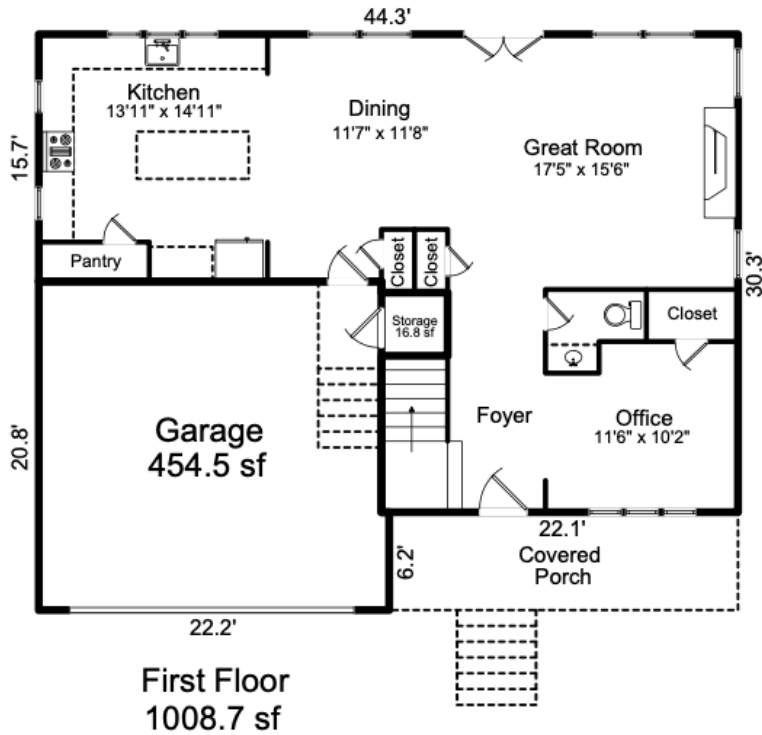

NORTHWAY
 ——— HOMES ———

10605 S HAMPTON DR. CHARLOTTE, NC 28227
2,433 SF

*Northway Homes reserves the right to change specifications without notice. Measurements are estimated size and will vary based on individual home specifications. Images may be from homes of same floor plan and not this specific home.