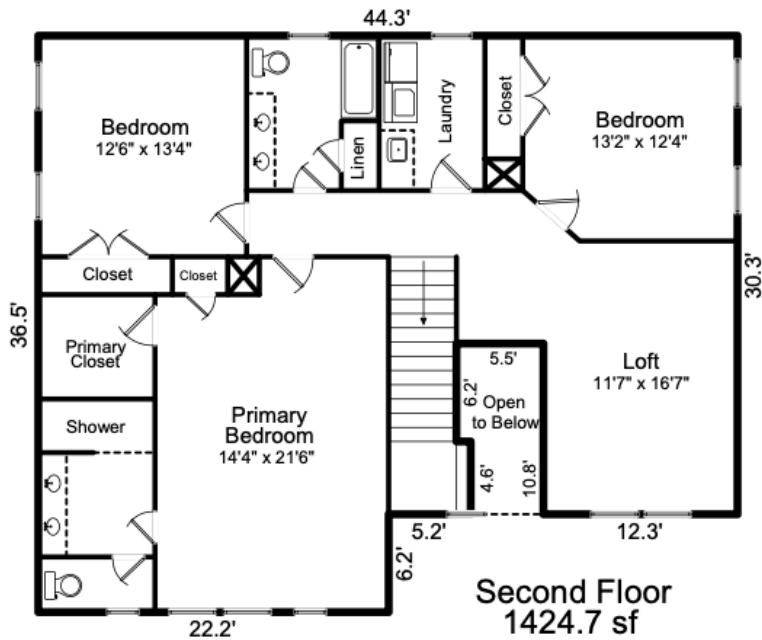

NORTHWAY
 ——— HOMES ———

10605 S HAMPTON DR. CHARLOTTE, NC 28227
2,433 SF

*Northway Homes reserves the right to change specifications without notice. Measurements are estimated size and will vary based on individual home specifications. Images may be from homes of same floor plan and not this specific home.