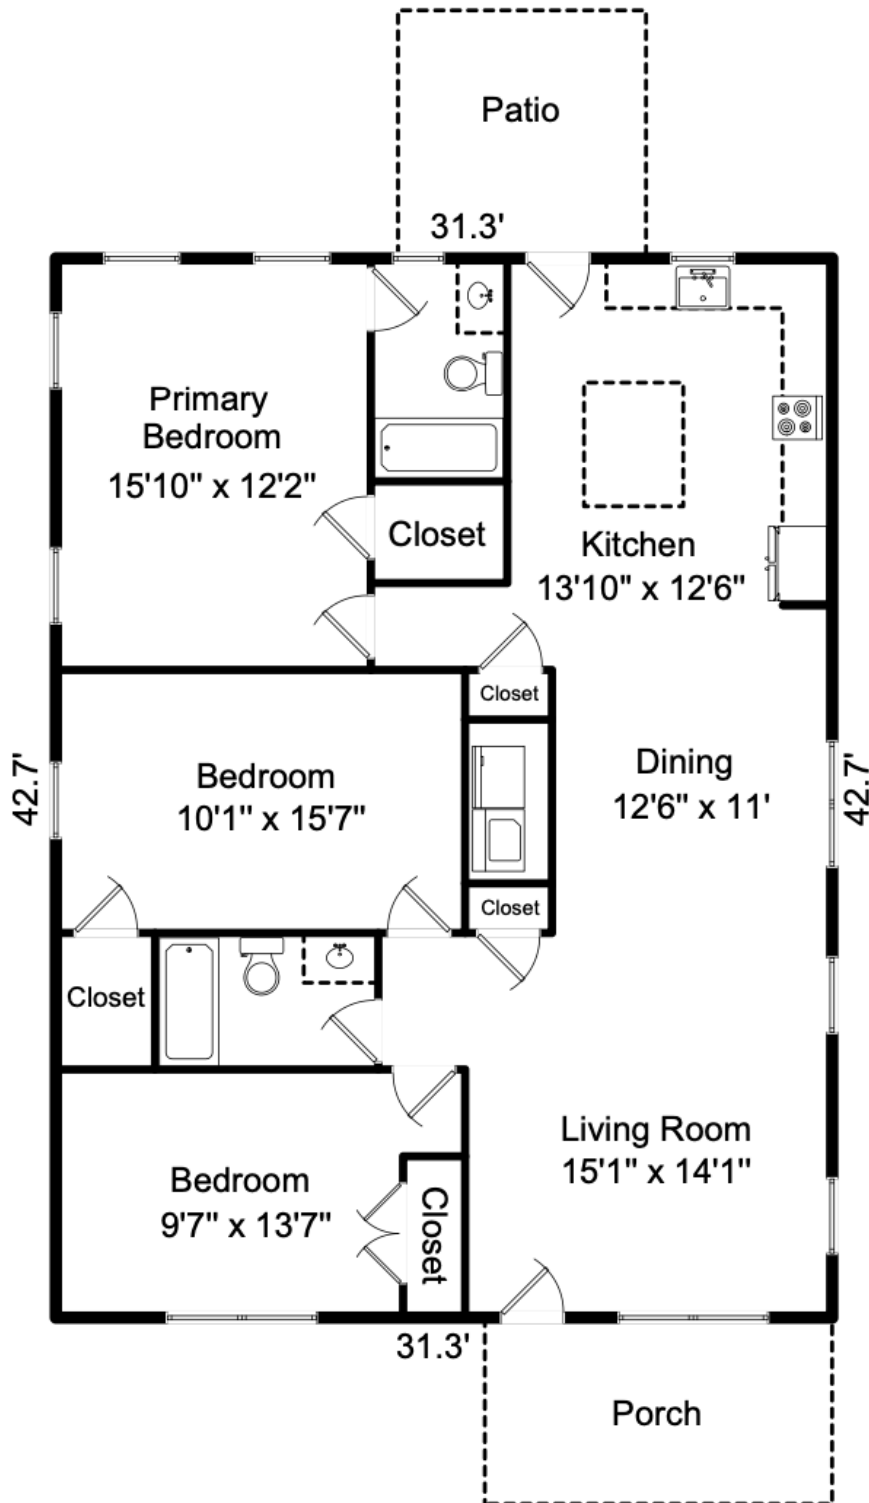

N
NORTHWAY
HOMES

108 ELWOOD ST. KANNAPOLIS, NC 28081
1,336 SF

*Northway Homes reserves the right to change specifications without notice. Measurements are estimated size and will vary based on individual home specifications. Images may be from homes of same floor plan and not this specific home.