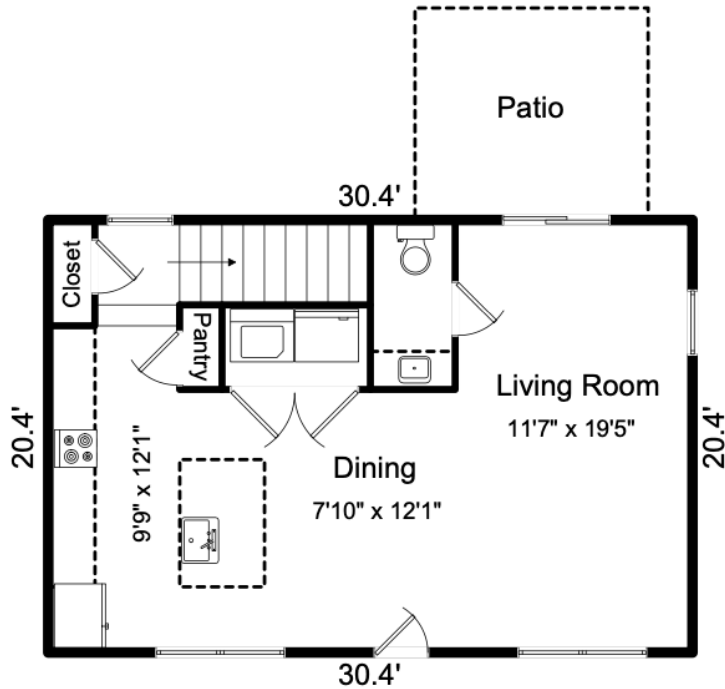

  
**NORTHWAY**  
 ——— HOMES ———

**First Floor**  
620.2 sf

**Second Floor**  
620.2 sf

**1817 VISTA TERRACE RD. STATESVILLE, NC 28677**  
**1,240 SF**

\*Northway Homes reserves the right to change specifications without notice. Measurements are estimated size and will vary based on individual home specifications. Images may be from homes of same floor plan and not this specific home.