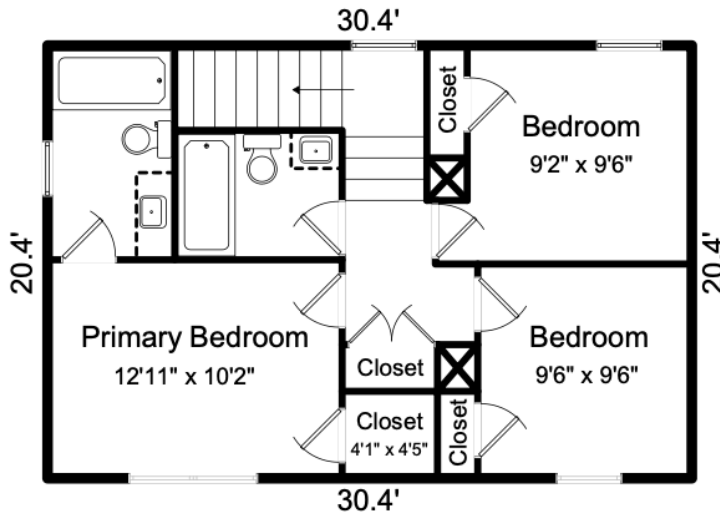

  
**NORTHWAY**  
 ——— HOMES ———

**First Floor**  
620.2 sf

**Second Floor**  
620.2 sf

**1817 VISTA TERRACE RD. STATESVILLE, NC 28677**  
**1,240 SF**

\*Northway Homes reserves the right to change specifications without notice. Measurements are estimated size and will vary based on individual home specifications. Images may be from homes of same floor plan and not this specific home.