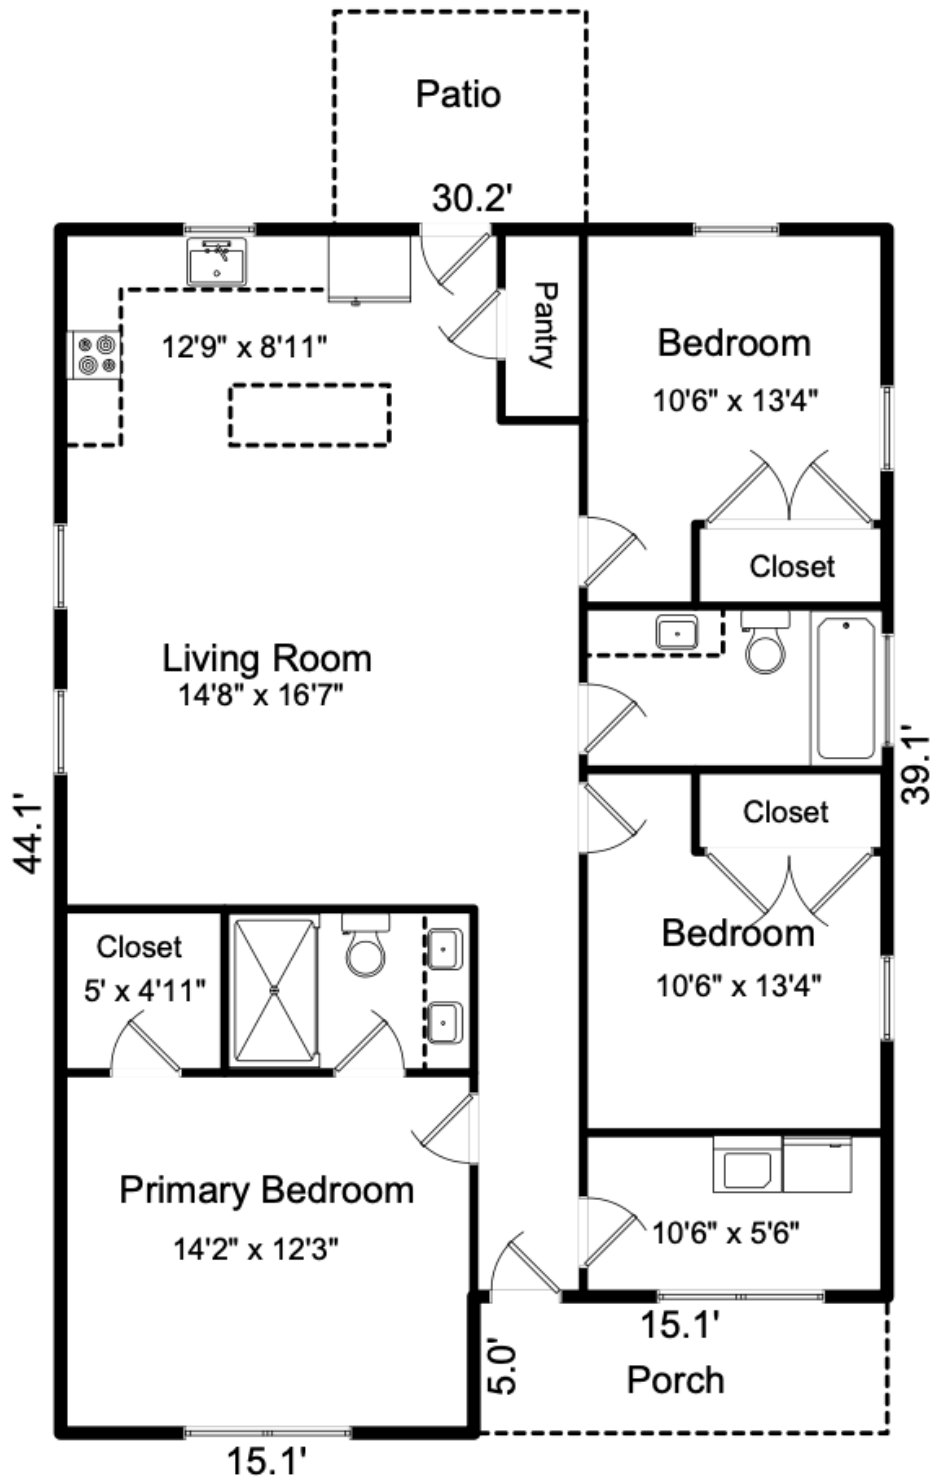

NORTHWAY
 — HOMES —

310 W 4TH AVE. GASTONIA, NC 28054
1,256 SF

*Northway Homes reserves the right to change specifications without notice. Measurements are estimated size and will vary based on individual home specifications. Images may be from homes of same floor plan and not this specific home.