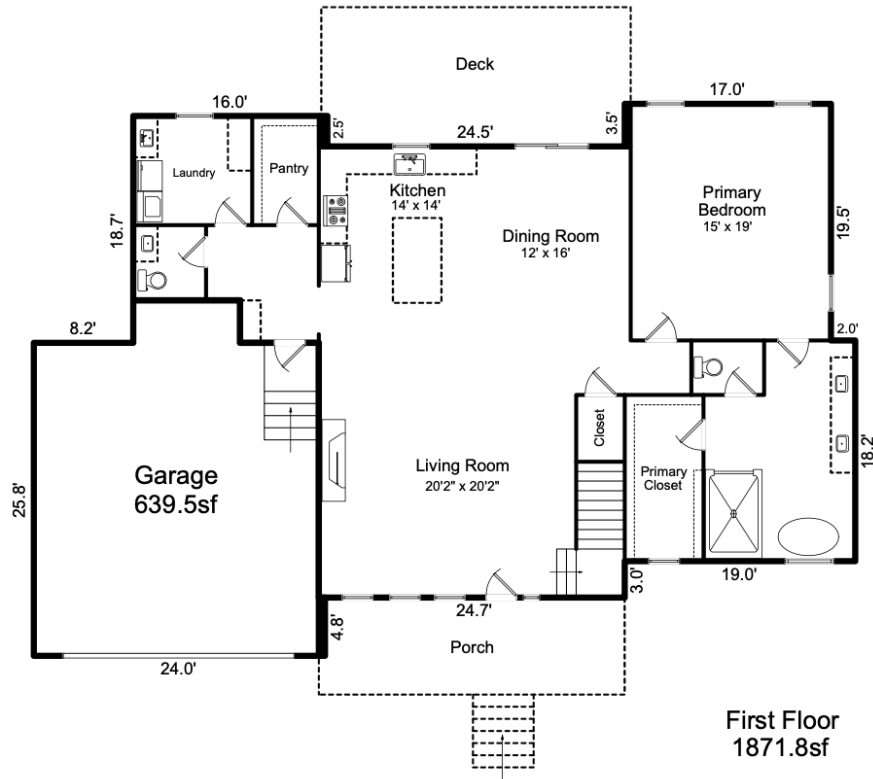

NORTHWAY HOMES

3621 CARMEL FOREST DR. CHARLOTTE, NC 28226
3,642 SF

*Northway Homes reserves the right to change specifications without notice. Measurements are estimated size and will vary based on individual home specifications. Images may be from homes of same floor plan and not this specific home.