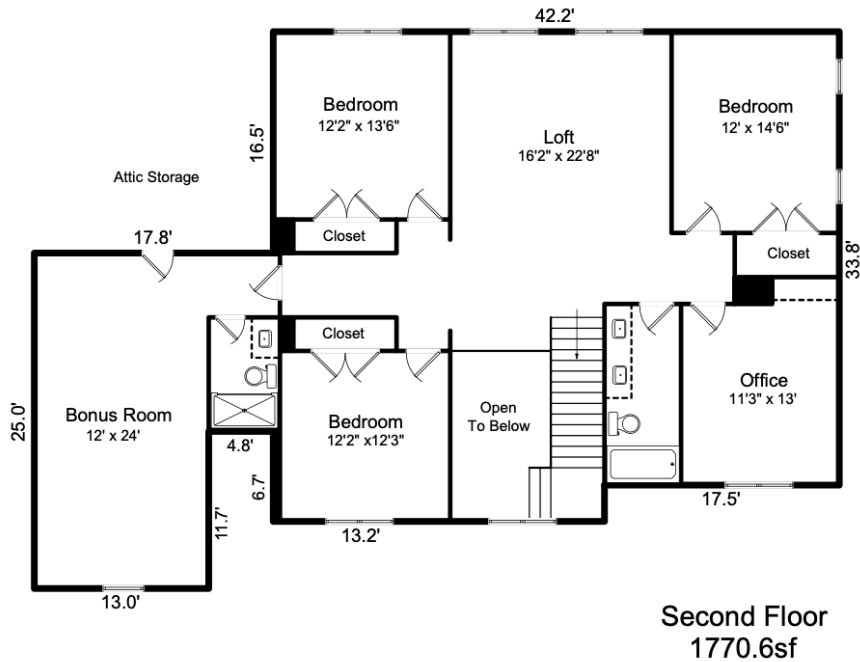

NORTHWAY HOMES

3621 CARMEL FOREST DR. CHARLOTTE, NC 28226
3,642 SF

*Northway Homes reserves the right to change specifications without notice. Measurements are estimated size and will vary based on individual home specifications. Images may be from homes of same floor plan and not this specific home.