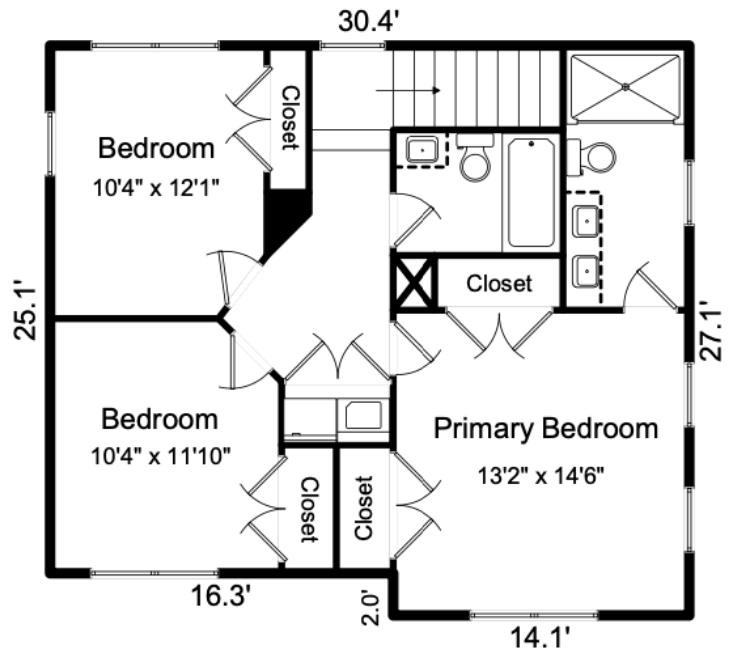

First Floor
763.0sf

Second Floor
791.2sf

3739 KENNEDY RD. GASTONIA, 28056
1,554 SF

*Northway Homes reserves the right to change specifications without notice. Measurements are estimated size and will vary based on individual home specifications. Images may be from homes of same floor plan and not this specific home.