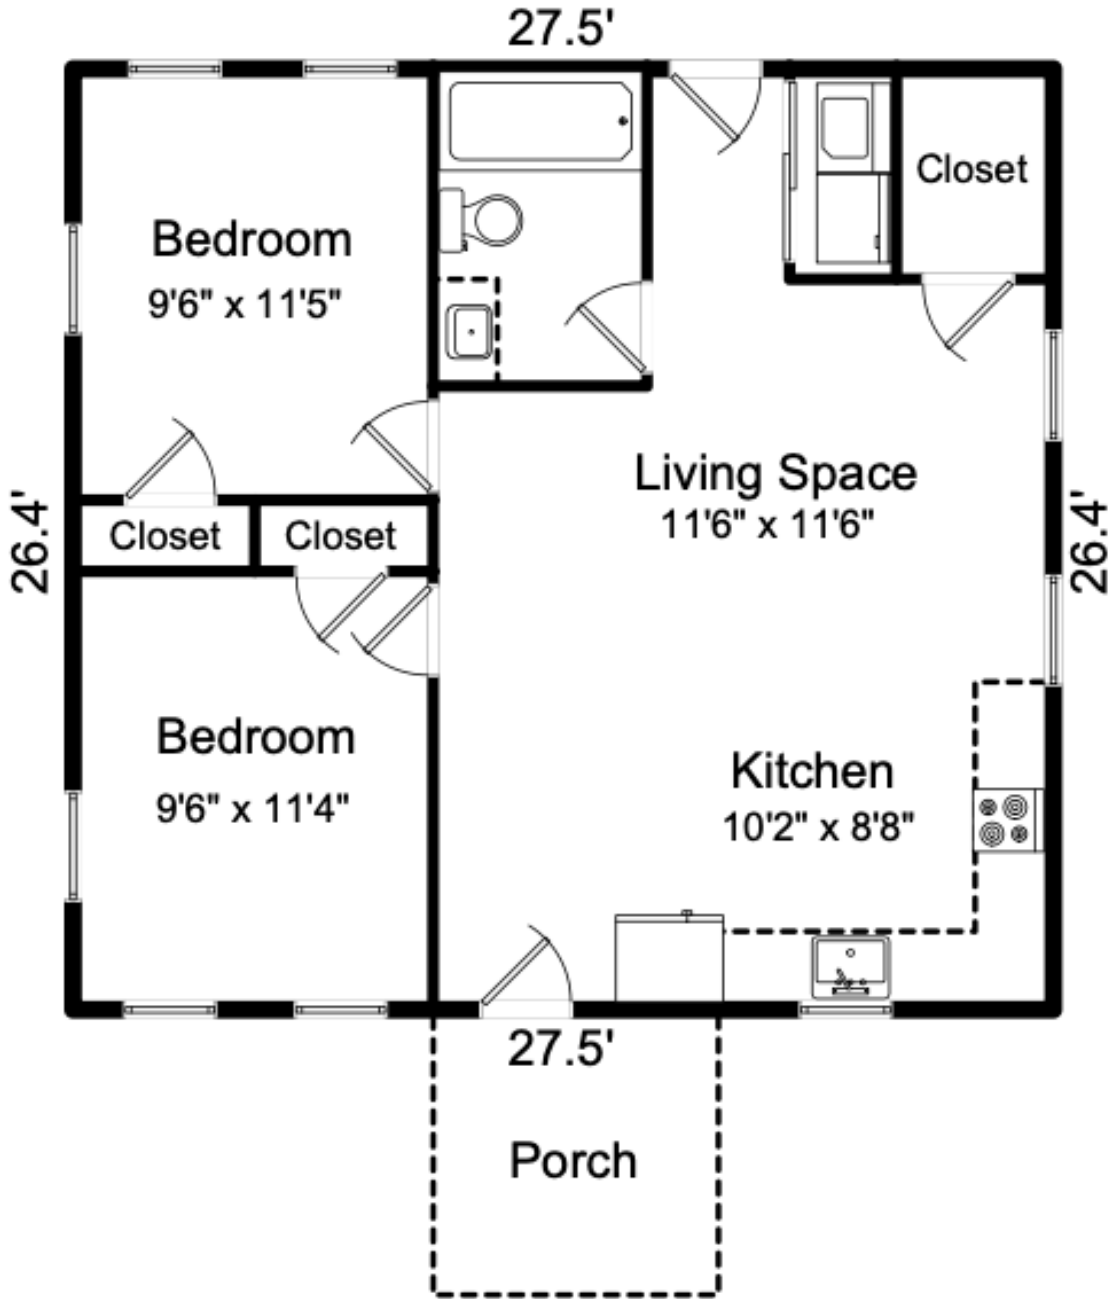

N
NORTHWAY
— HOMES —

602 YORK AVE. STATESVILLE, NC 28677
726 SF

*Northway Homes reserves the right to change specifications without notice. Measurements are estimated size and will vary based on individual home specifications. Images may be from homes of same floor plan and not this specific home.