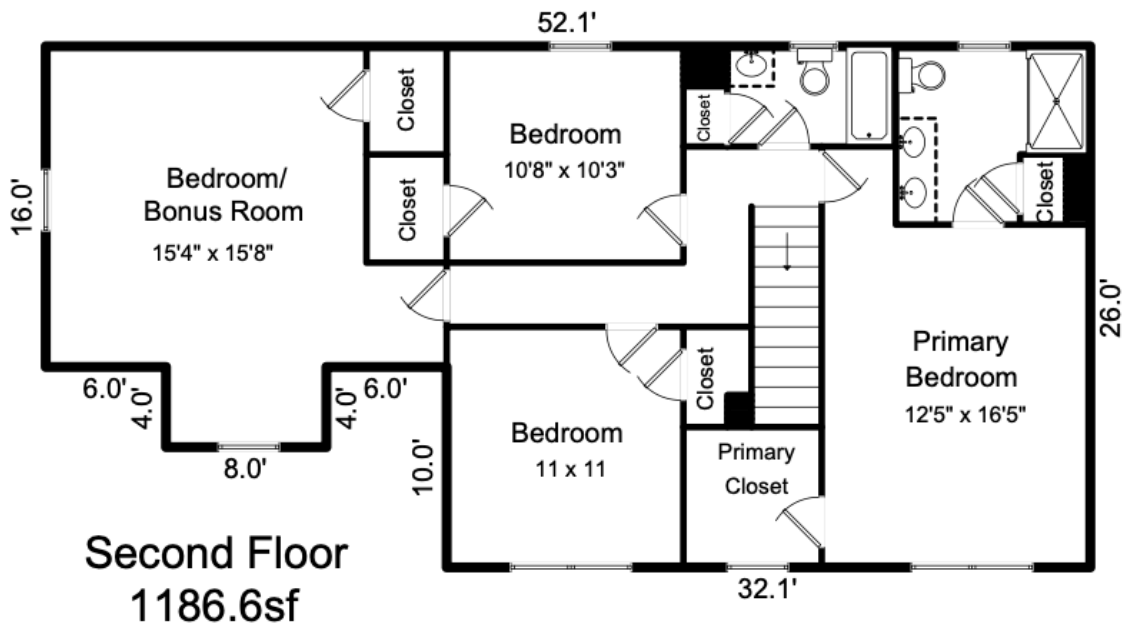

  
**NORTHWAY**  
 ——— HOMES ———

**1146 NATIONS DR. CHARLOTTE, NC 28217**  
**2,069 SF**

\*Northway Homes reserves the right to change specifications without notice. Measurements are estimated size and will vary based on individual home specifications. Images may be from homes of same floor plan and not this specific home.