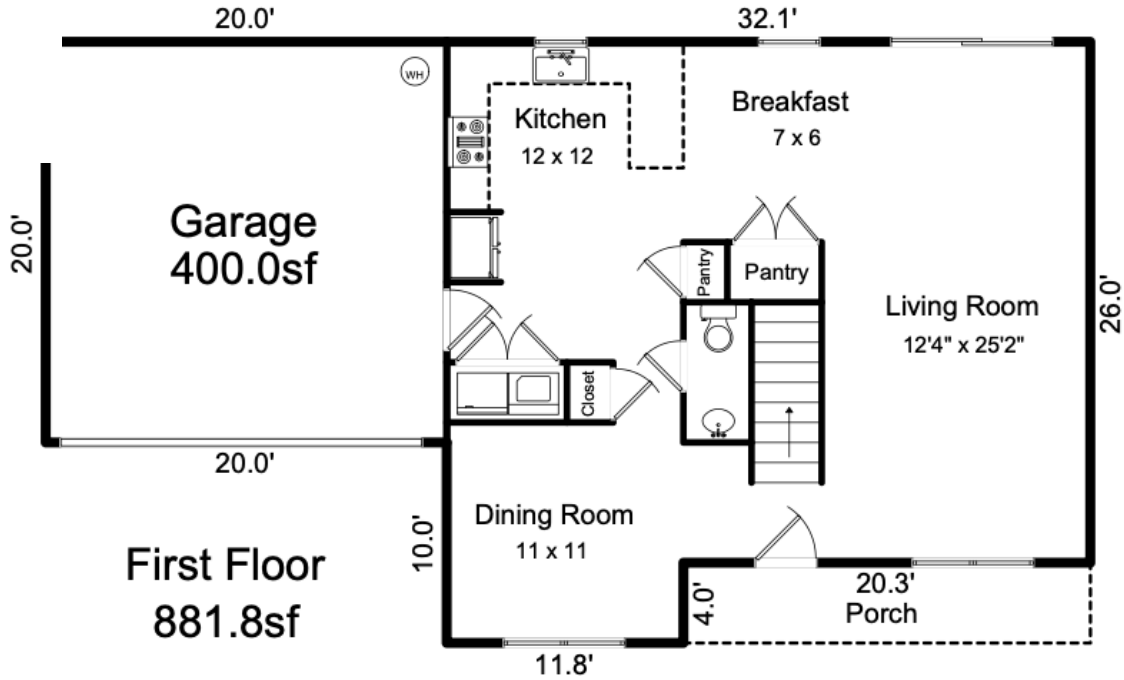

  
**NORTHWAY**  
 ——— HOMES ———

**1146 NATIONS DR. CHARLOTTE, NC 28217**  
**2,069 SF**

\*Northway Homes reserves the right to change specifications without notice. Measurements are estimated size and will vary based on individual home specifications. Images may be from homes of same floor plan and not this specific home.