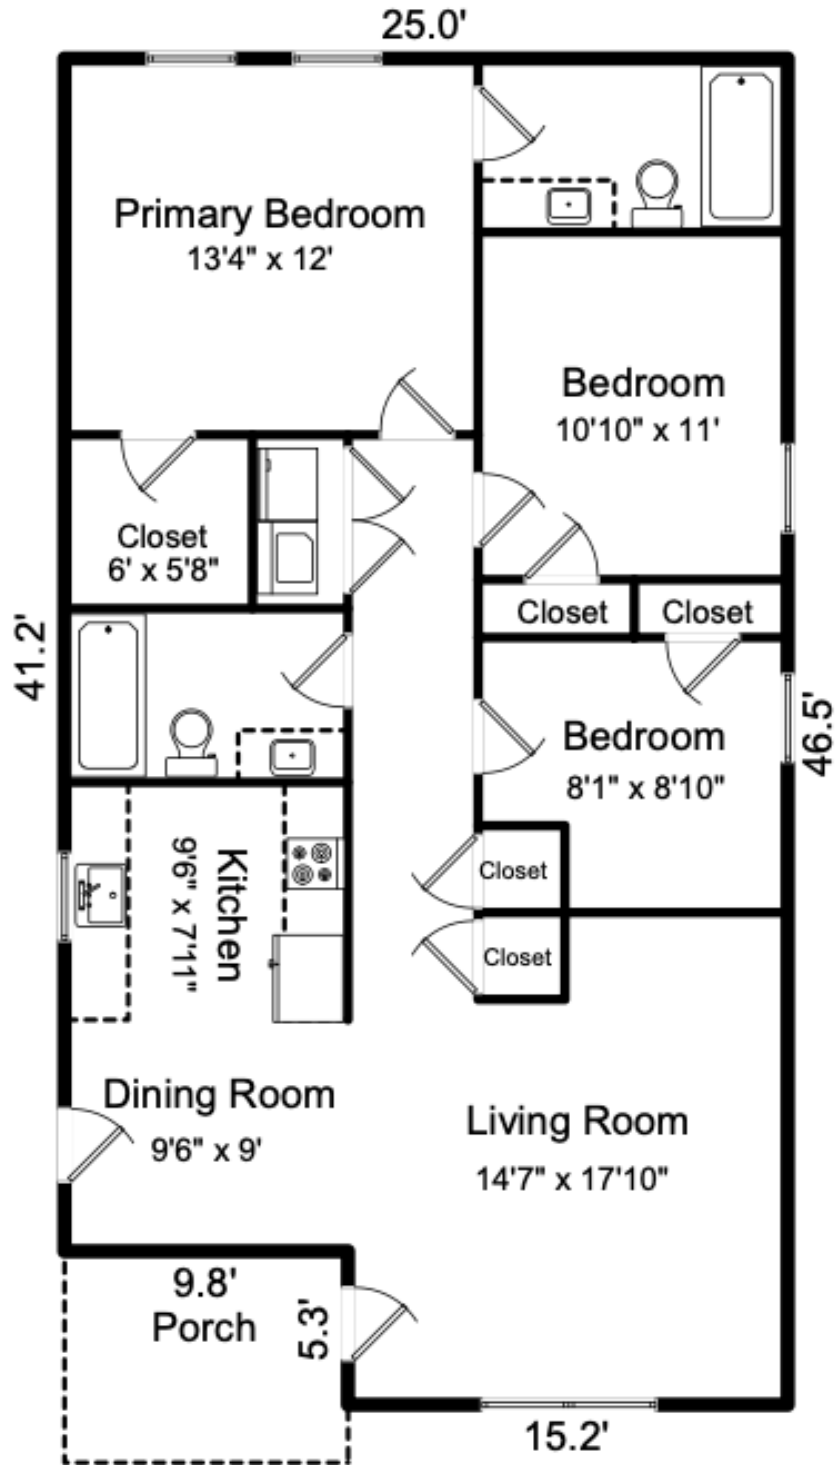

N
NORTHWAY
— HOMES —

338 HUDSON ST. SHELBY, NC 28150
1,110 SF

*Northway Homes reserves the right to change specifications without notice. Measurements are estimated size and will vary based on individual home specifications. Images may be from homes of same floor plan and not this specific home.