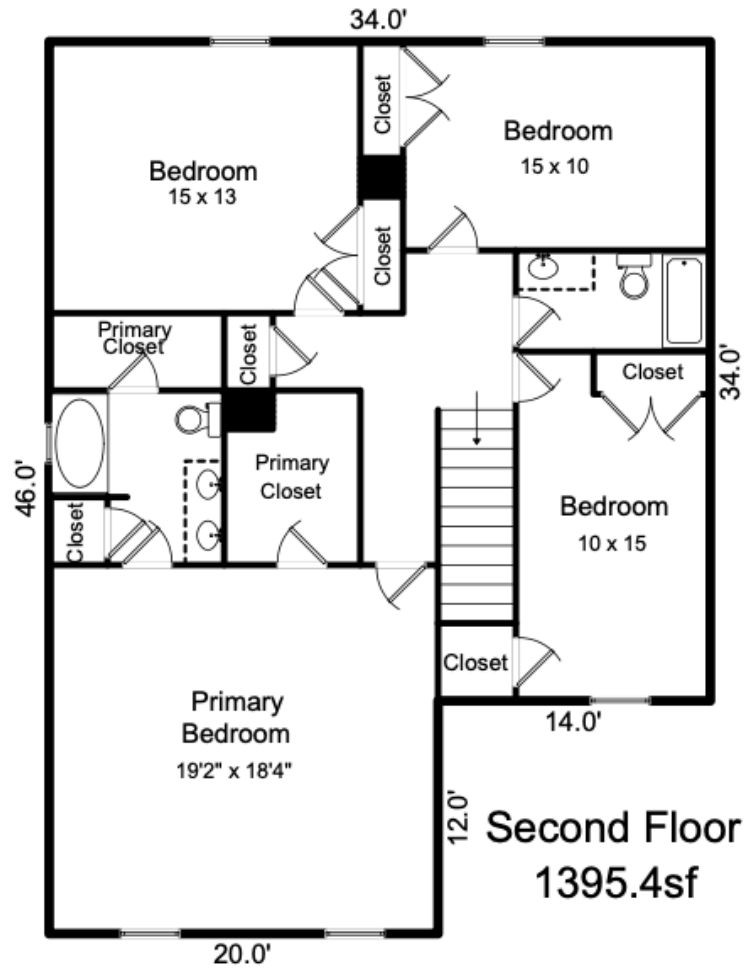

**NORTHWAY**  
HOMES

**NORTHWAY 2370 DUET**  
**2,391 SF**

\*Northway Homes reserves the right to change specifications without notice. Measurements are estimated size and will vary based on individual home specifications. Images may be from homes of same floor plan and not this specific home.