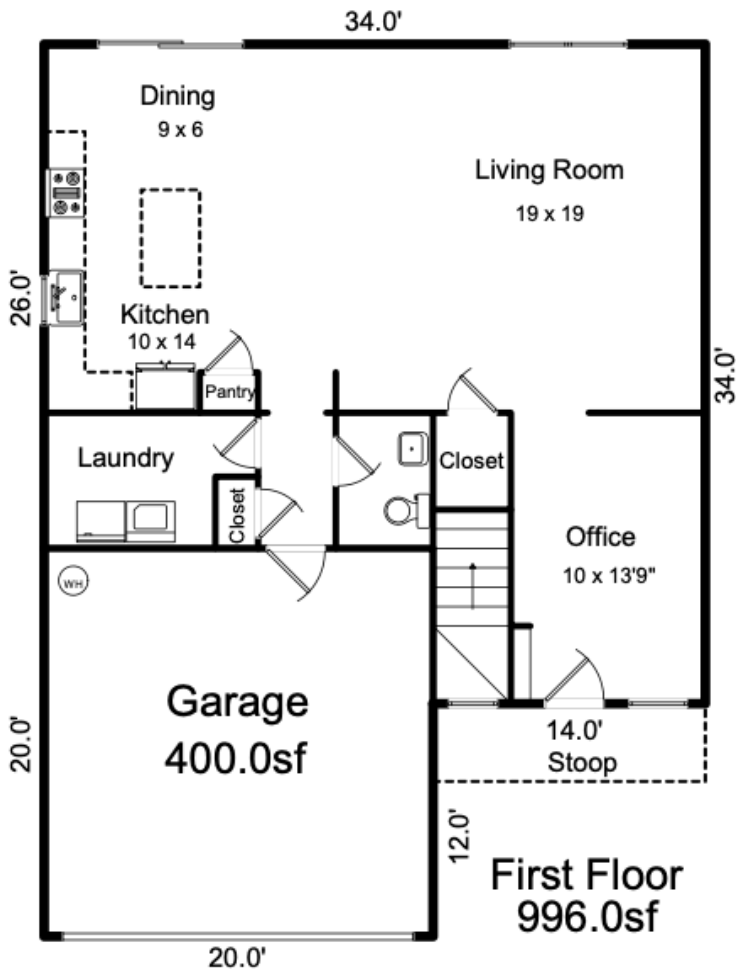

**NORTHWAY**  
HOMES

**NORTHWAY 2370 DUET**  
**2,391 SF**

\*Northway Homes reserves the right to change specifications without notice. Measurements are estimated size and will vary based on individual home specifications. Images may be from homes of same floor plan and not this specific home.