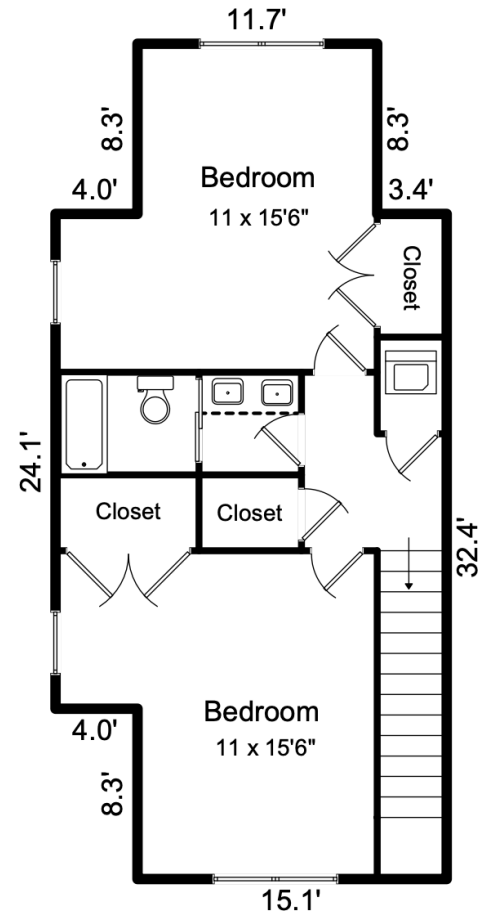

First Floor
677.3sf

Second Floor
950.1sf

Third Floor
682.8sf

3127 RUSH AVE. CHARLOTTE, NC 28208
2,310 SF