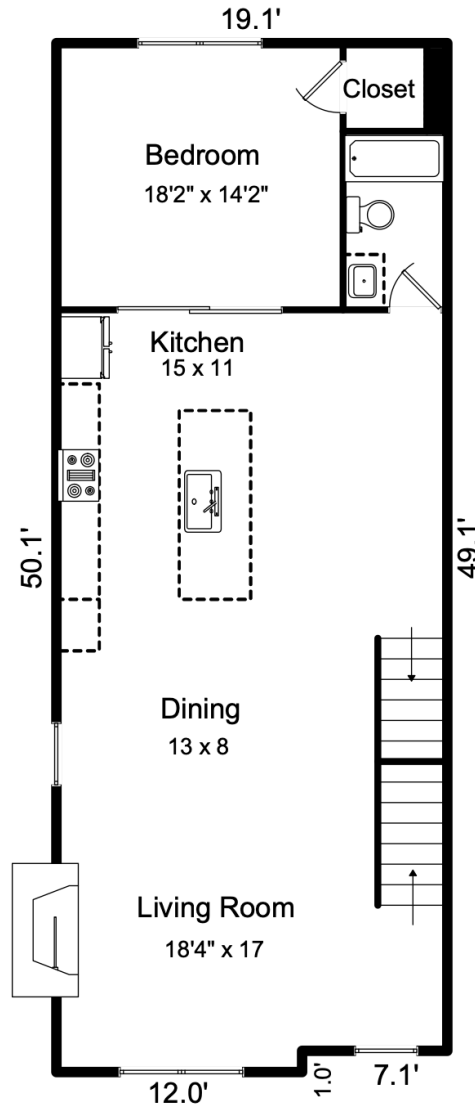

First Floor
677.3sf

Second Floor
950.1sf

Third Floor
682.8sf

3127 RUSH AVE. CHARLOTTE, NC 28208
2,310 SF