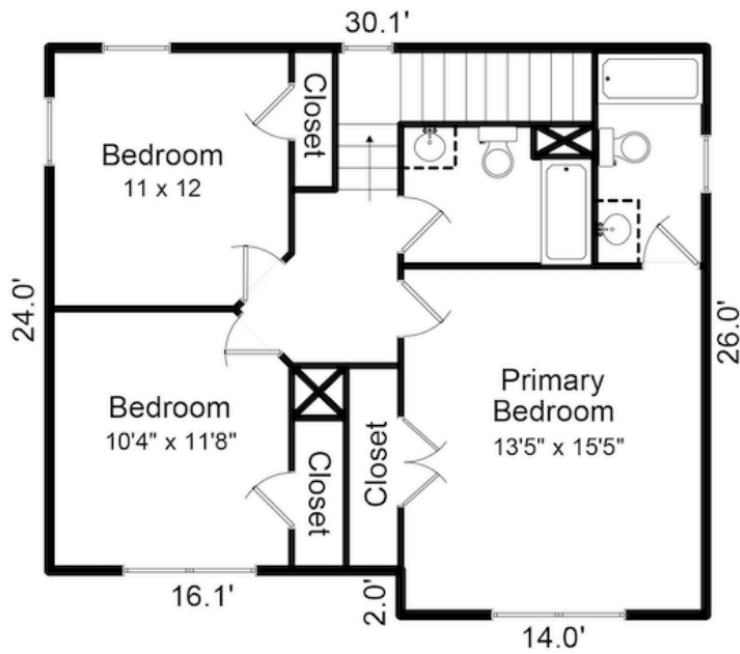

NORTHWAY
 — HOMES —

CLERMONT
1,431 SF

*Northway Homes reserves the right to change specifications without notice. Measurements are estimated size and will vary based on individual home specifications. Images may be from homes of same floor plan and not this specific home.