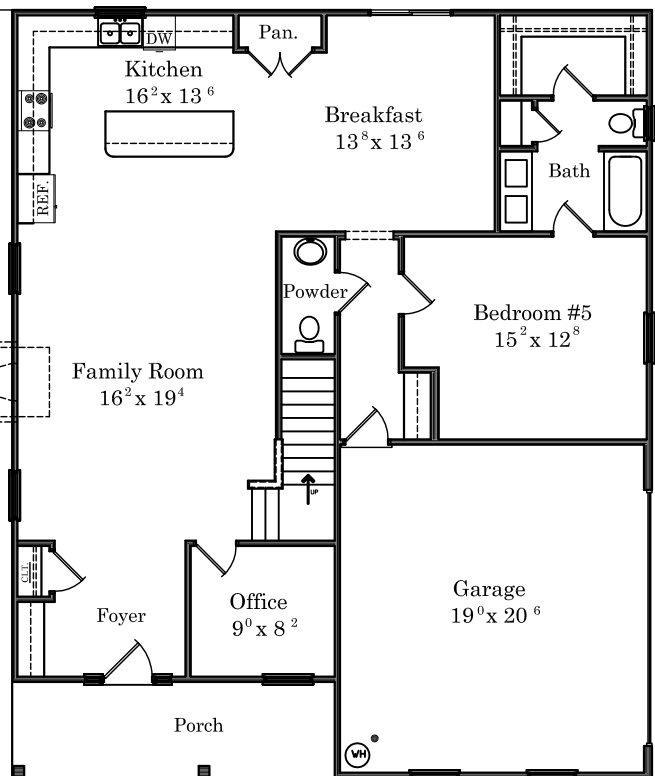

NORTHWAY
 HOMES

SECOND FLOOR

FIRST FLOOR

OPTIONAL MASTER BATH

MODEL # 3023
 3023 HEATED SQ. FT.

This drawing is for illustration purposes only. Floor plans and elevations are subject to change without notice. Room sizes are approximate.